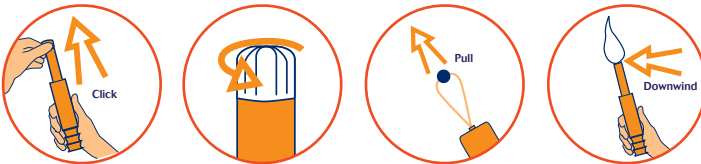

# White Handflare

Art No. 9162500

The White Handflare is for use as a collision warning signal or for illumination of small areas. Designed to withstand exceptional environmental exposure and to perform reliably even after immersion in water. Featuring a unique telescopic handle with improved grip, making it very compact for stowage. Easily extended for safe handling and operation by pull wire ignitor. Produces hot white flame for 60 seconds at 2,500 candela.

## Application

For use by day or night as a short-range collision warning signal, to pinpoint position and to illuminate small areas at night. These may be carried on the ship's bridge and are recommended for yachts making night passages. Four white handflares are included in our RORC kits. Also available is the similar red handflare (Art No. 9162800), which is used to signal distress.

## Operation

1. Pull out white end until telescopic tube is fully extended and engaged.
2. Unscrew white end cap and point away.
3. Pull ball out sharply to fire.
4. Hold at arms length. Point Downwind. End plug ejects after 2 seconds delay.