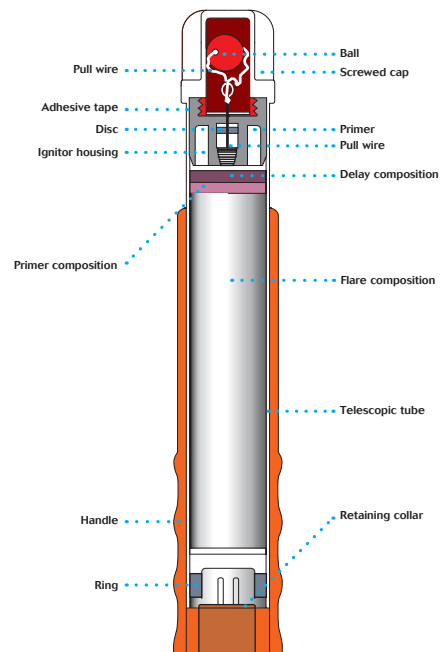

# White Handflare

Art No. 9162500

The White Handflare is for use as a collision warning signal or for illumination of small areas. Designed to withstand exceptional environmental exposure and to perform reliably even after immersion in water. Featuring a unique telescopic handle with improved grip, making it very compact for stowage. Easily extended for safe handling and operation by pull wire ignitor. Produces hot white flame for 60 seconds at 2,500 candela.

## Operation

1. Pull out white end until telescopic tube is fully extended and engaged.
2. Unscrew white end cap and point away.
3. Pull ball out sharply to fire.
4. Hold at arms length. Point Downwind. End plug ejects after 2 seconds delay.

## Packing & Transport Information

- 100 flares in 1 fibreboard box
- Gross weight 16.9 kg (37.26lbs)
- Net weight 16 kg (35.3lbs)
- Measurements of fibreboard box: 37 x 27 x 26cms (14.6 x 10.7 x 10.3ins)
- Net Explosive Content per box: 5.3 kg (11.69lbs)
- Hazard Class 1.4G
- UN 0505
- Proper Shipping Name: Signals, Distress, Ship
- Other Information: Cargo Aircraft Only

## Specifications

- Length: 175mm (6.9ins)
- Length with handle pulled out: 280mm (11ins)
- Diameter: 28mm (1.1ins)
- Weight: 160g (5.6oz)
- Light intensity: 2,500 candela
- Burning time: 60 seconds
- Colour of light: white
- Ignition: pull wire ignitor
- Net explosive content: 53g (1.86oz)