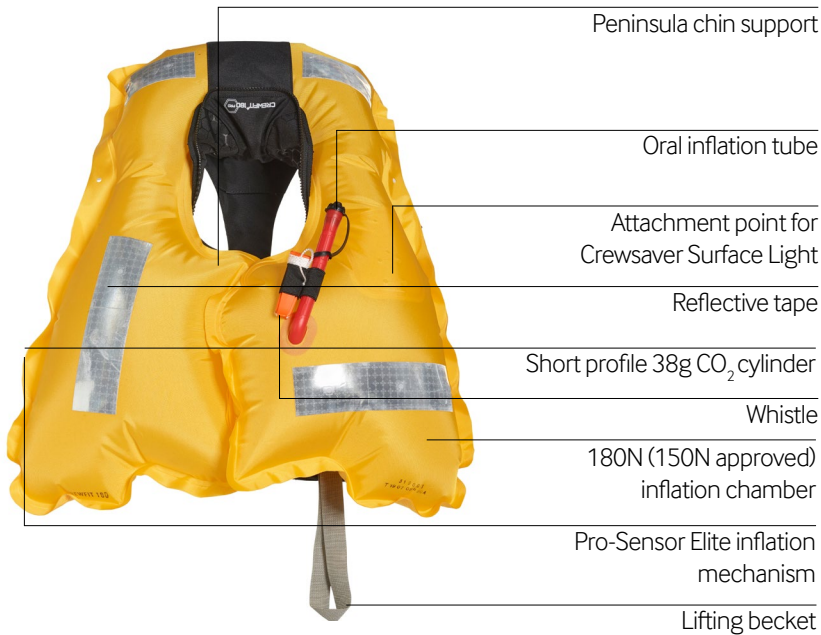

Crewsaver®

CREWFIT⁺ 180 PRO

INFLATABLE LIFEJACKET

This everyday boating lifejacket provides the ideal solution for those looking for a compact, lightweight lifejacket without compromising on performance in-water performance. First choice for those who require the safety of a lifejacket in high performance, short distance yacht racing environment.

Successful intergration of a high-volume shaped bladder design with a peninsular chin support - plus addition of a light, high visibility spray hood and increased buoyancy to 180N, provides you with maximum in-water performance. The Crewfit+ makes no compromises in regards to comfort and safety. Using our Fusion 3D technology, the Crewfit+ moulds to the shape of your body to provide the ultimate in consistant wear and comfort. Equally, featuring a stylish sleek black cover design with honeycomb and reflective detailing ensures the Crewfit+ is not only a lifejacket you have to wear, but one you will want to wear.

FEATURES

- **Transparent indicator window to show the status of the inflation mechanism**
- **Robust outer cover**
- **Twin, forward pull side waist adjusters**
- **Crotch strap**
- **Soft loop D-ring for attaching harness**
- **Fusion 3D shape providing the ultimate in comfort**
- **AIS compatible**
- **Lifejacket light and hood fitted as standard**
- **Moulded manual pull handle**

INDICATOR WINDOW

BS EN ISO 12402:3

RIVERSEAL®

FUSION 3D®

TECHNICAL DATA	
Newtons	180N (ISO 150N approved)
Type	Lifejacket
Flotation	Inflatable
Chambers	Single
Harness	Deck

Ordering Information

PART NUMBER	PRODUCT NAME	SIZE
9035BKAP	Crewfit+ 180N Pro	Adult