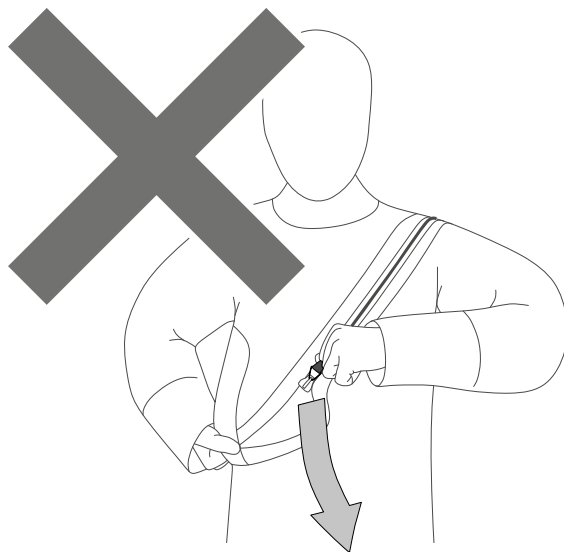

1.

Brace the top of the drysuit directly above the AQUASEAL® Zip. Take hold of the zipper toggle and pull downwards following the line/run of the zip.

2.

Maintaining your grip at the top of the drysuit, continue to pull the zipper down and around your body. Ensure the zip has been fully closed before use.

DO NOT pull the zipper away from your body.
DO NOT pull the zipper at an oblique angle to the zip run
DO NOT use excessive force.