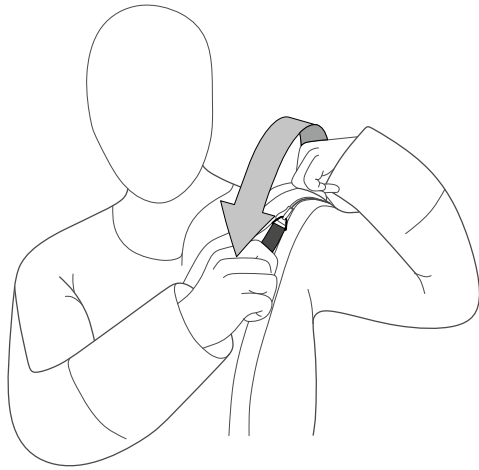

CARE & USE OF YOUR AQUASEAL® ZIP

This product has been designed and fitted with an AQUASEAL® Zip. For correct use and to prolong the life of the product, please follow the simple instructions overleaf.

1.

Brace the top of the drysuit directly above the AQUASEAL® Zip. Take hold of the zipper toggle and pull downwards following the line/run of the zip.

2.

Maintaining your grip at the top of the drysuit, continue to pull the zipper down and around your body. Ensure the zip has been fully closed before use.

DO NOT pull the zipper away from your body.
DO NOT pull the zipper at an oblique angle to the zip run
DO NOT use excessive force.