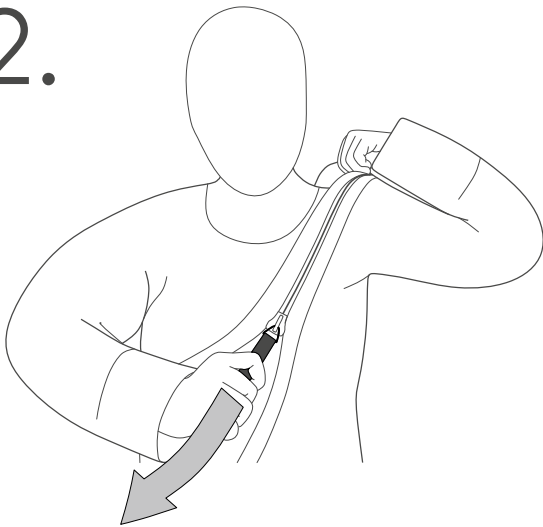

CARE & USE OF YOUR AQUASEAL® ZIP

This product has been designed and fitted with an AQUASEAL® Zip. For correct use and to prolong the life of the product, please follow the simple instructions overleaf.

1.

Brace the top of the drysuit directly above the AQUASEAL® Zip. Take hold of the zipper toggle and pull downwards following the line/run of the zip.

2.

Maintaining your grip at the top of the drysuit, continue to pull the zipper down and around your body. Ensure the zip has been fully closed before use.

DO NOT pull the zipper away from your body.
DO NOT pull the zipper at an oblique angle to the zip run
DO NOT use excessive force.