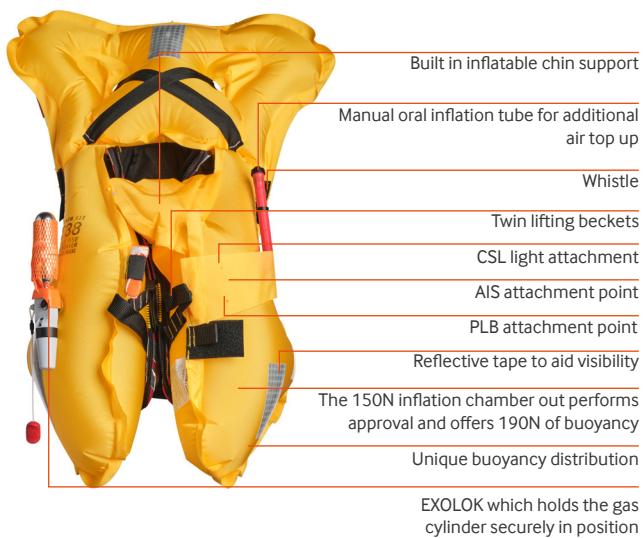

CREWFIT 150N XD WIPE CLEAN

TECHNICAL DATA

LIFEJACKET	
Newtons	150N
Actual Buoyancy	190N
Type	Lifejacket
Flotation	Inflatable
Chambers	Single
Cover	Heavy Duty
Approval	ISO 12402-3

APPROVALS & ACCREDITATIONS

- ✓ The Crewfit 150N XD inflatable lifejacket is approved to ISO 12402-3.

ORDERING INFORMATION

Code	Product Name
9241WOM	Crewfit 150N XD Wipe Clean Orange Manual
9241WYM	Crewfit 150N XD Wipe Clean Yellow Manual
9241WOA	Crewfit 150N XD Wipe Clean Orange Automatic
9241WYA	Crewfit 150N XD Wipe Clean Yellow Automatic
9241WOH	Crewfit 150N XD Wipe Clean Orange Hammar
9241WYH	Crewfit 150N XD Wipe Clean Yellow Hammar
9245WOM	Crewfit 150N XD Wipe Clean Orange Manual Harness
9245WYM	Crewfit 150N XD Wipe Clean Yellow Manual Harness
9245WOA	Crewfit 150N XD Wipe Clean Orange Automatic Harness
9245WYA	Crewfit 150N XD Wipe Clean Yellow Automatic Harness
9245WOH	Crewfit 150N XD Wipe Clean Orange Hammar Harness
9245WYH	Crewfit 150N XD Wipe Clean Yellow Hammar Harness

SPARES

Code	Product Name
11331	Automatic 38 g Rearming Kit
11320	Hammar 38 g Rearming Kit
10034	Manual 38 g Rearming Kit
11341	Elite Black Automatic Capsule
11104	Hammar MA1 Automatic Capsule
12045	CO2 Cylinder 38 g for Manual and Automatic
12038	CO2 Cylinder 38 g with back plate for Hammar
10314	Crewsaver EXOLOK Sticker - (Single Unit)
10316	Crewsaver EXOLOK Unpackaged - (Single Unit)
10317	Crewsaver EXOLOK HR Unpackaged - (Single Unit)

ACCESSORIES

Code	Product Name
SUPFITCSL	CSL Light Supply and Fit
SUPFITMOB1	Supply & Fit Ocean Signal MOB1 AIS to Lifejacket
SUPFITPLB1	Supply & Fit Ocean Signal PLB1 to Lifejacket
SUPFITHOODXD150	Spray Hood 150N XD Supply and Fit
SUPFIT-RWT	Supply & Fit Red/White Chequered on XD Lifejacket
SUPFIT-GWT	Supply & Fit Green/White Chequered on XD Lifejacket
SUPFIT-BWT	Supply & Fit Blue/White Chequered on XD Lifejacket
SUPFIT-BLKWT	Supply & Fit Black/White Chequered on XD Lifejacket
SUPFIT-LASH	Supply & Fit Lash Tab on XD Lifejacket